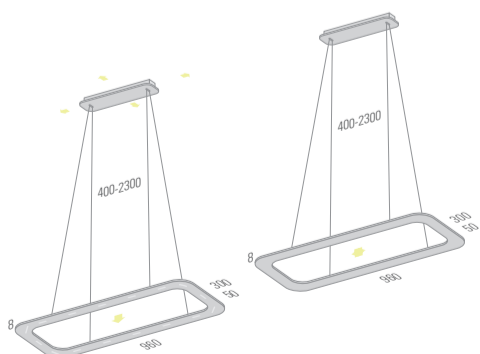

# PIANI RONDO QUADRO

ALUMINIUM POLIERT, 8 x 3,5 W LED, BALDACHINE MIT/OHNE UPLIGHT

PENDELLEUCHE

# PIANO LUNGO

ALUMINIUM POLIERT, 16 x 3,5 W LED, BALDACHINE MIT/OHNE UPLIGHT