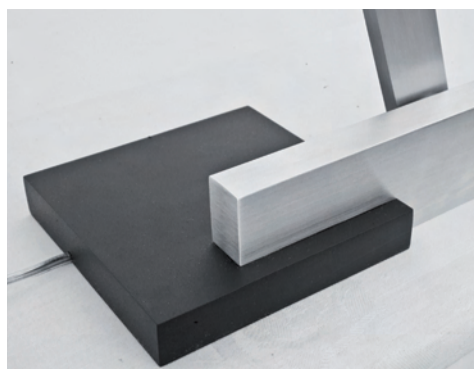

TISCHLEUCHE

NASTRO

ALUMINIUM MATT, 2 x 3,5 W LED, TISCHKLEMMME/TISCHFUSS

PENDELLEUCHE